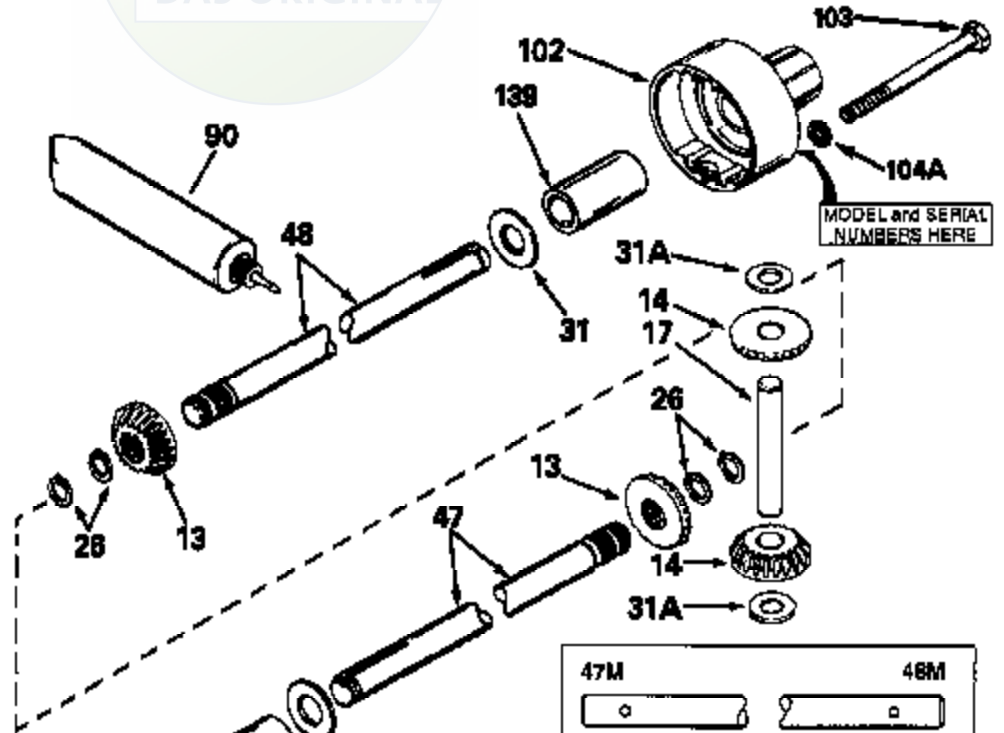

JOIST

SICHER IST DAS:
DAS ORIGINAL

47	48
47A	48A
47B	48B
47C	48C
47D	48D
47E	48E
47H	48H
47L	48L

47M	48M
47P	48P
47R	48R
47V	48V
47W	48W
47X	48X

Ref #	Part Number	Qty	Description
13	778067		Gear, Bevel (16 teeth)
14	778068		Gear, Pinion (16 teeth)
17	786040		Pin, Drive
26	788038		Ring, Retaining
31A	780096		Washer, Thrust
31	780001		Washer (3/4" ID x 1-1/2" OD x 1/16" t hick)
47W	774086		Axle (13-7/16" long)
48W	774085		Axle (14-5/16" long)
82	786043		Sprocket. No Teeth 54. O.D. 8.823
82	786051		Sprocket. No Teeth 60. O.D. 9.841
82	786070		Sprocket. No Teeth 48. O.D. 7.920
82	786041A		Sprocket. No Teeth 45. O.D. 7.389
82	786042		Sprocket. No Teeth 40. O.D. 6.650
90	788067B	100-102A Peerless	Grease (32 oz. bottle Bentonite greas e)
101	774344		Differential Carrier Hsg (Incl. 137)
102	774345		Differential Carrier Hsg (Incl. 139)
103	792041		Screw, 5/16-18 x 3-3/4"
104	792042		Nut, Lock, 5/16-18 (Use as required)
104A	792061		Washer, Flat, 5/16"
137	780077		Bushing (3/4" ID x 1-1/16" OD x 2-1/1 6" long)
139	780077		Bushing (3/4 ID x 1-1/16" OD x 2-1/16 " long)