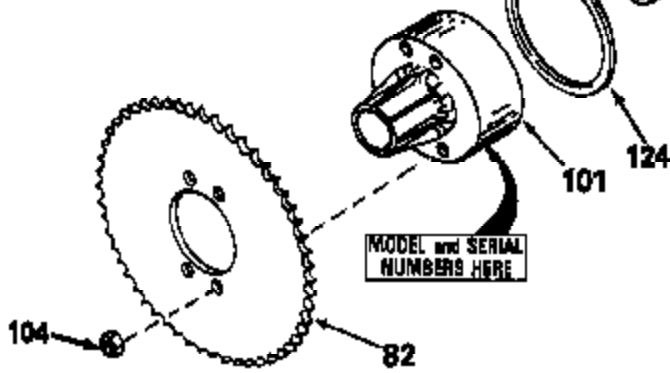

JOIST

SICHER IST DAS:
DAS ORIGINAL

47	48
47A	48A
47B	48B
47C	48C
47D	48D
47E	48E
47H	48H
47L	48L

47M	48M
47P	48P
47R	48R
47V	48V
47W	48W
47X	48X

Ref #	Part Number	Qty	Description
13	778067		Gear, Bevel (16 teeth)
14	778068		Gear, Pinion (16 teeth)
17	786040		Pin, Drive
26	788038		Ring, Retaining
31A	780096		Washer, Thrust
31	780001		Washer (3/4" ID x 1-1/2" OD x 1/16" t hick)
47W	774086		Axle (13-7/16" long)
48W	774085		Axle (14-5/16" long)
82	786043		Sprocket. No Teeth 54. O.D. 8.823
82	786051		Sprocket. No Teeth 60. O.D. 9.841
82	786070		Sprocket. No Teeth 48. O.D. 7.920
82	786041A		Sprocket. No Teeth 45. O.D. 7.389
82	786042		Sprocket. No Teeth 40. O.D. 6.650
90	788067B	100-102A Peerless	Grease (32 oz. bottle Bentonite greas e)
101	774344		Differential Carrier Hsg (Incl. 137)
102	774345		Differential Carrier Hsg (Incl. 139)
103	792041		Screw, 5/16-18 x 3-3/4"
104	792042		Nut, Lock, 5/16-18 (Use as required)
104A	792061		Washer, Flat, 5/16"
137	780077		Bushing (3/4" ID x 1-1/16" OD x 2-1/1 6" long)
139	780077		Bushing (3/4 ID x 1-1/16" OD x 2-1/16 " long)